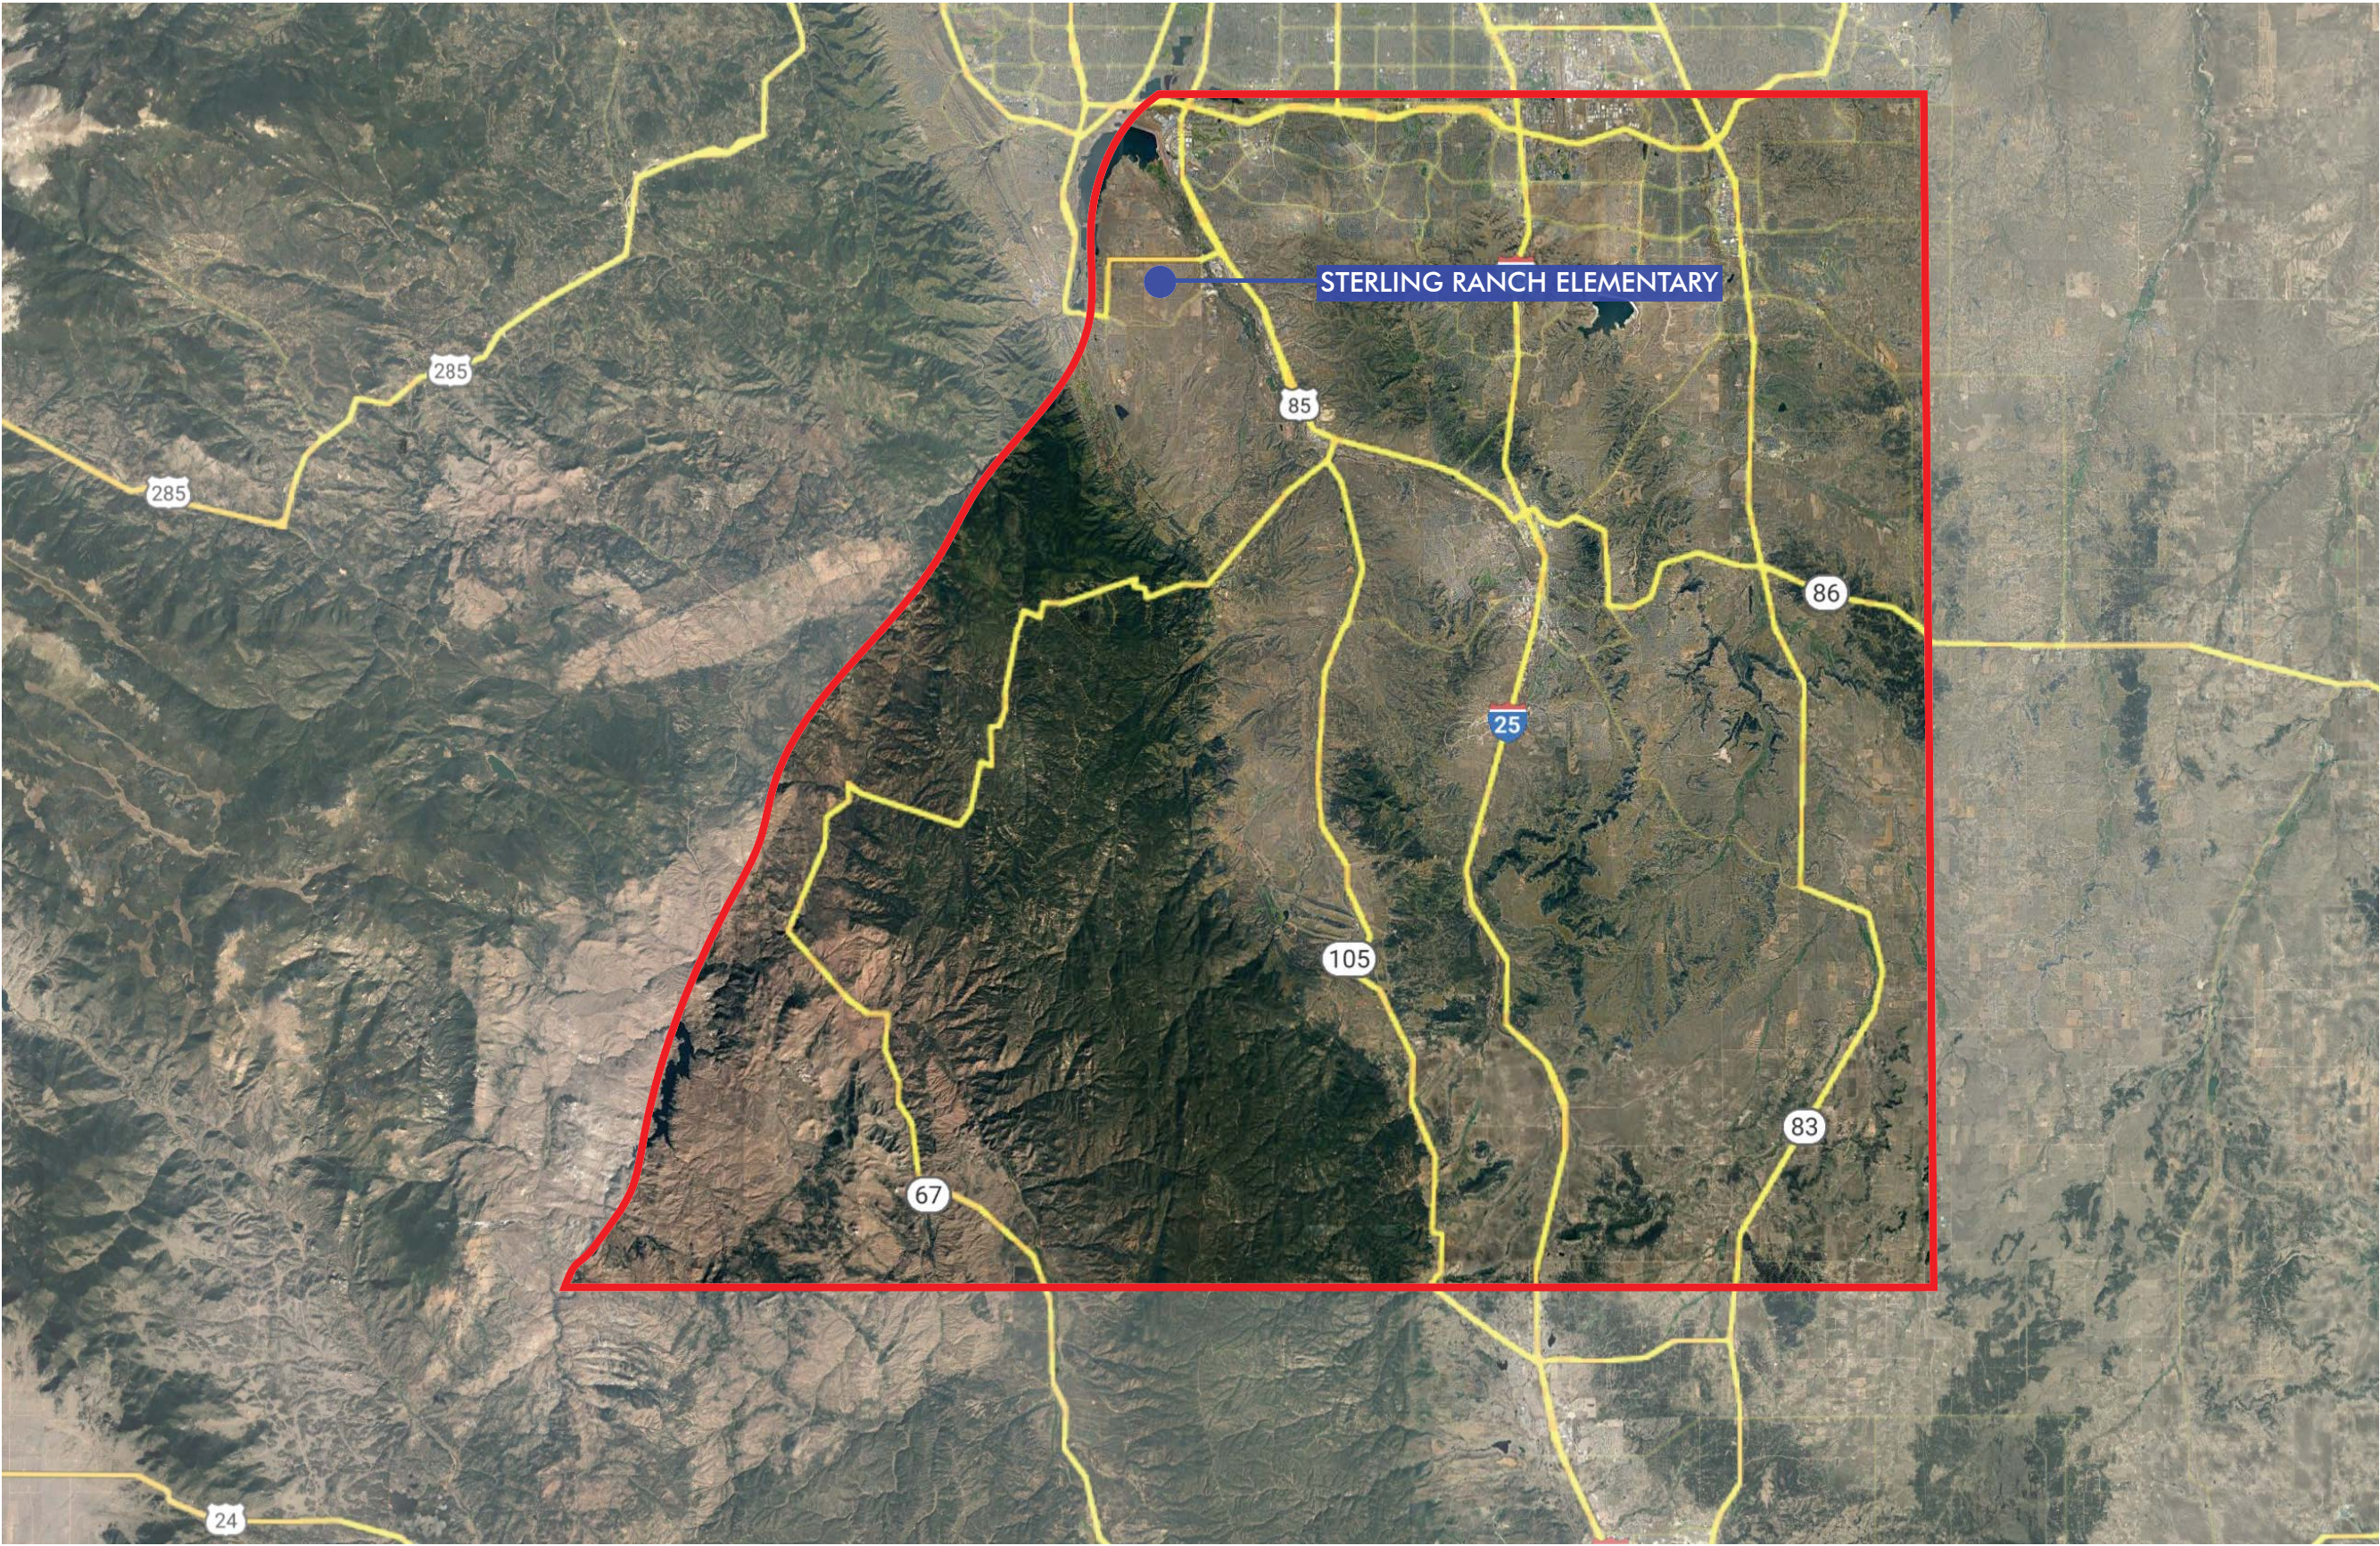

STERLING RANCH ELEMENTARY SCHOOL

CONCEPT DESIGN PREVIEW

Learn Today, Lead Tomorrow

SITE LOCATION

SITE LOCATION

FLOOR PLANS

OVERALL SITE AERIAL

MOA ARCHITECTURE

STERLING RANCH ELEMENTARY SCHOOL

GATEWAY TO SITE

OUTDOOR AMPITHEATER - MOVIE NIGHT

MOA ARCHITECTURE

STERLING RANCH ELEMENTARY SCHOOL

OUTDOOR AMPITHEATER - STUDENT PERFORMANCE

MOA ARCHITECTURE

STERLING RANCH ELEMENTARY SCHOOL

ENTRY FROM BLUE RIVER AVE

MOA ARCHITECTURE

STERLING RANCH ELEMENTARY SCHOOL

MAIN ENTRY

MOA ARCHITECTURE

STERLING RANCH ELEMENTARY SCHOOL

VIEW FROM PINEY RIVER AVE

MOA ARCHITECTURE