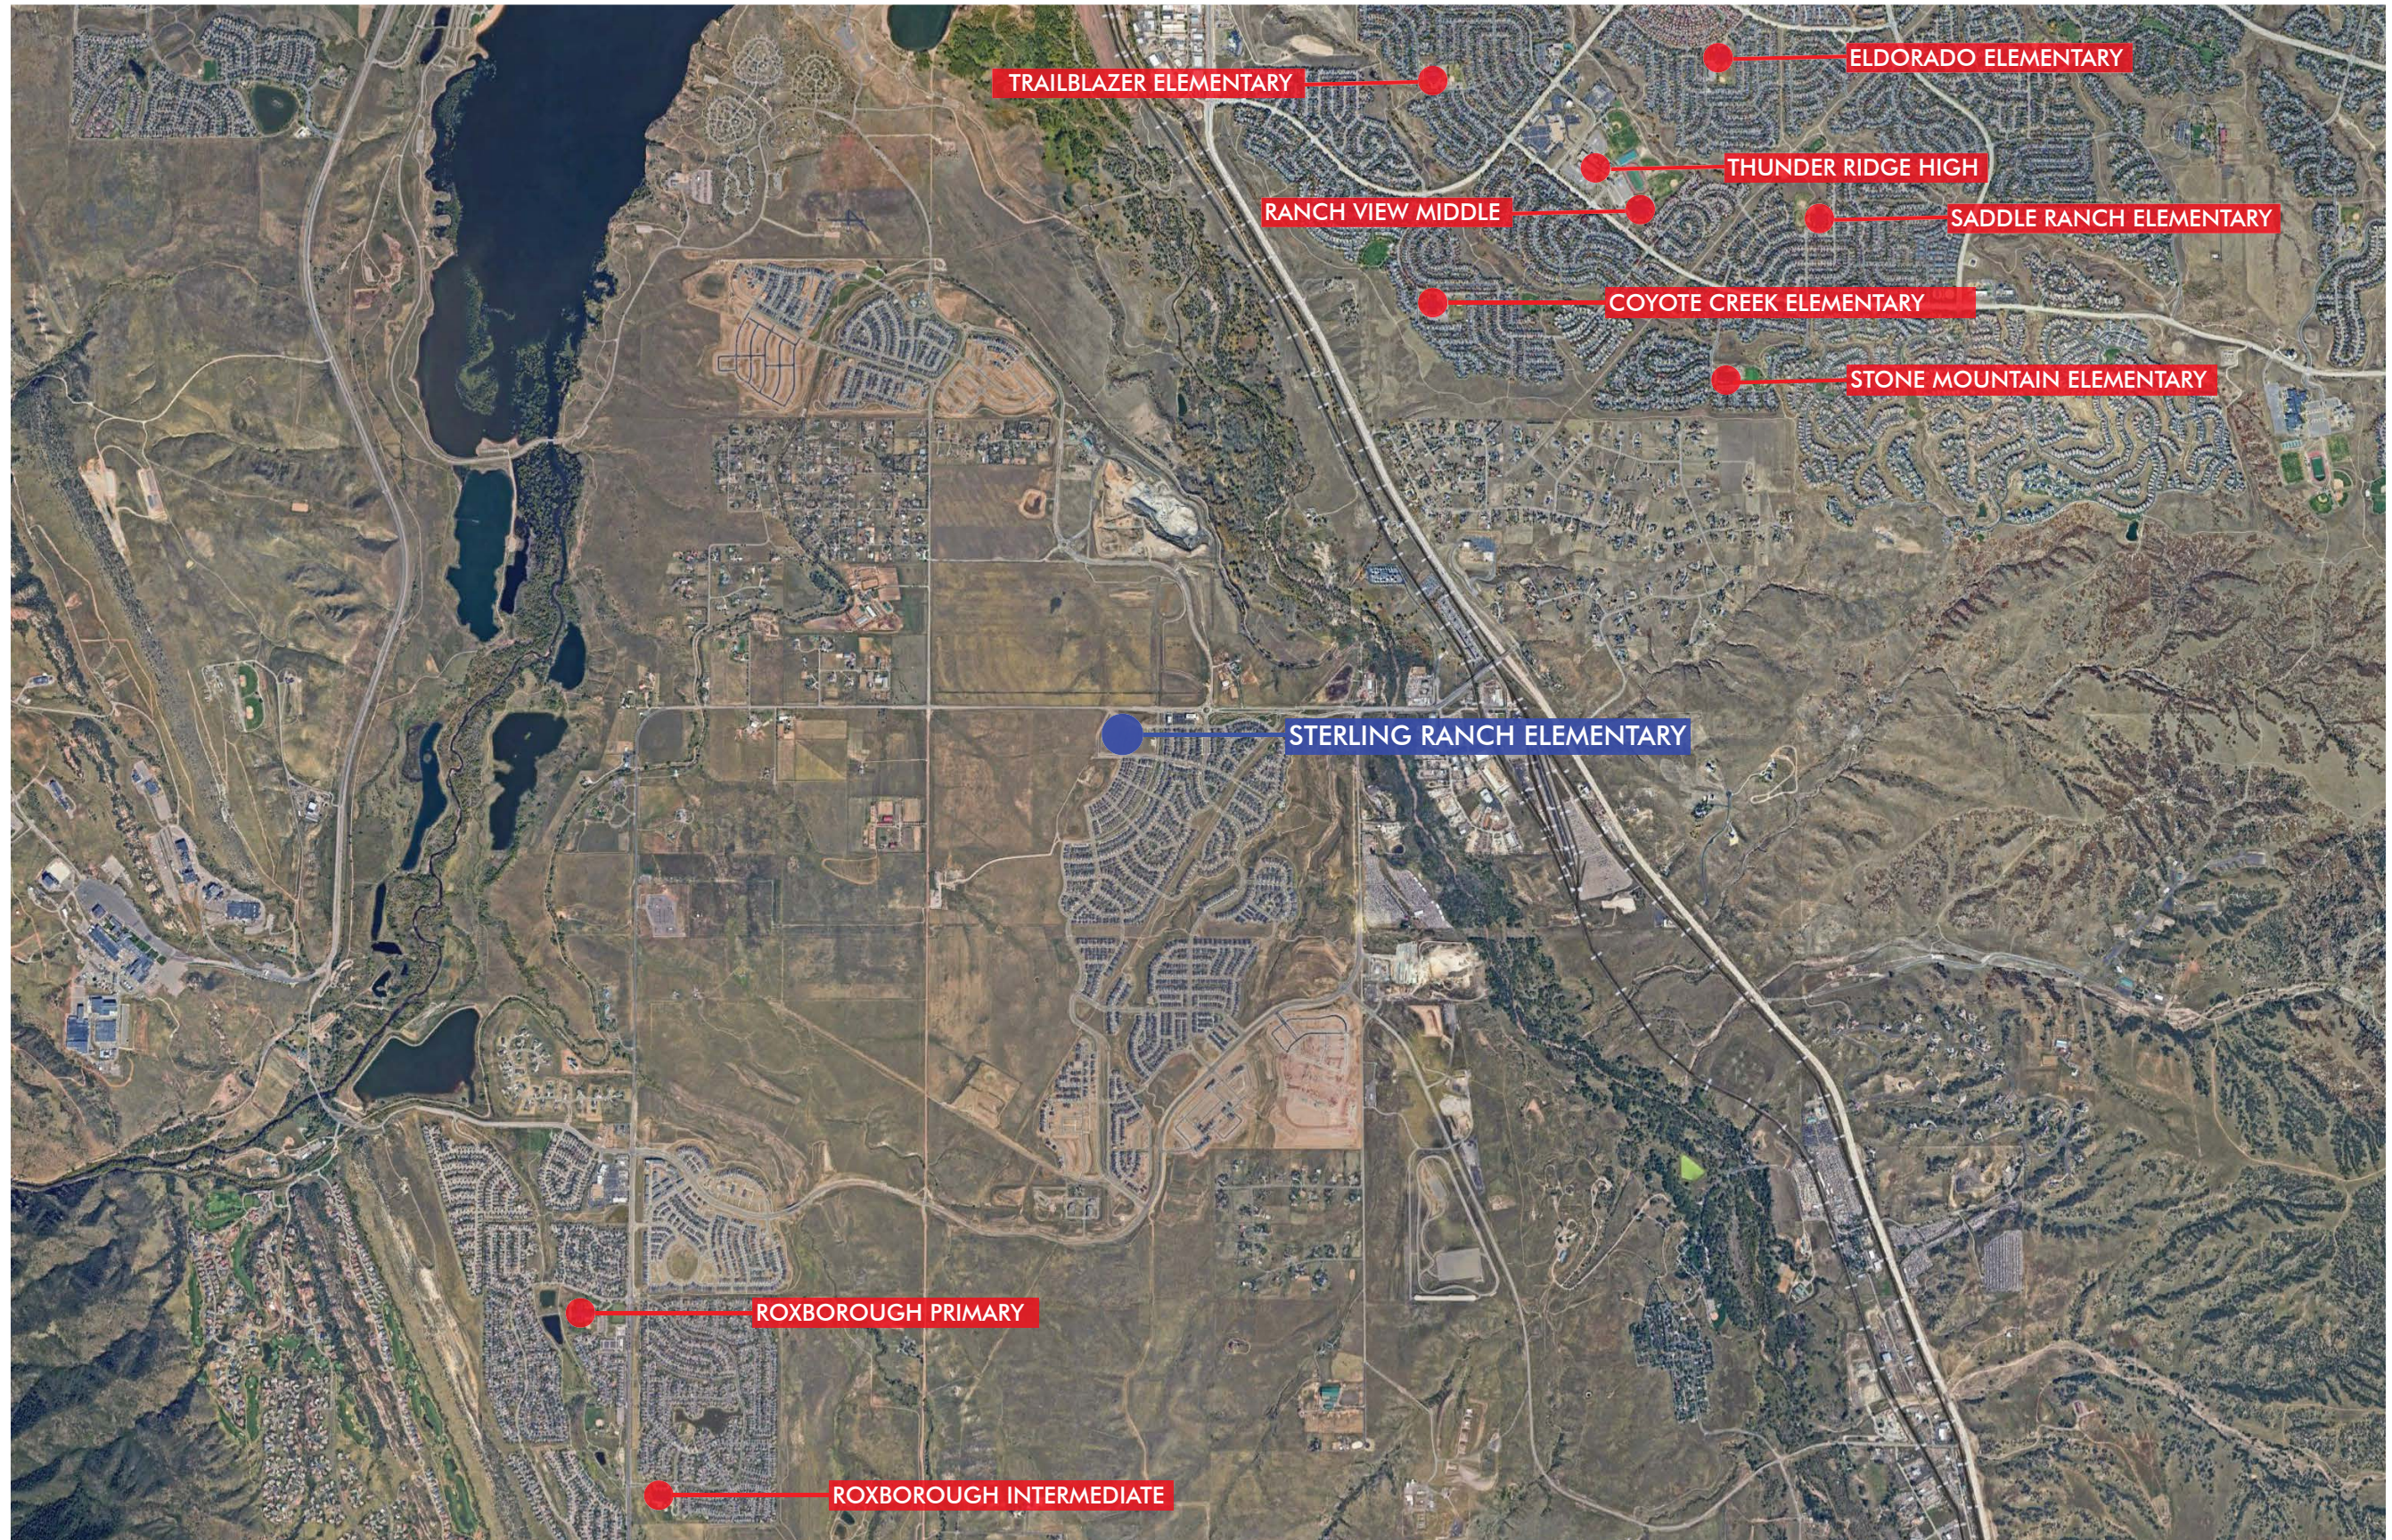

STERLING RANCH ELEMENTARY SCHOOL

CONCEPT DESIGN PREVIEW

Learn Today, Lead Tomorrow

SITE LOCATION

SITE LOCATION

FLOOR PLANS

OVERALL SITE AERIAL

MOA ARCHITECTURE

STERLING RANCH ELEMENTARY SCHOOL

GATEWAY TO SITE

OUTDOOR AMPITHEATER - MOVIE NIGHT

MOA ARCHITECTURE

STERLING RANCH ELEMENTARY SCHOOL

OUTDOOR AMPITHEATER - STUDENT PERFORMANCE

MOA ARCHITECTURE

STERLING RANCH ELEMENTARY SCHOOL

ENTRY FROM BLUE RIVER AVE

MOA ARCHITECTURE

STERLING RANCH ELEMENTARY SCHOOL

MAIN ENTRY

MOA ARCHITECTURE

STERLING RANCH ELEMENTARY SCHOOL

VIEW FROM PINEY RIVER AVE

MOA ARCHITECTURE